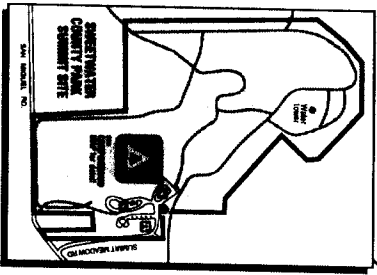

Sweetwater Regional Park

TRAIL
HEADS
TO JUNE 24
ENTRANCE

- LEGEND**
- Recreation Area
 - Sweetwater River
 - Hilltop, Biking & Equestrian Trails
 - ▲ Midge markers
 - 3 Sleeping Area
 - 2 Campground
 - 2 Picnic Area
 - 2 Dump Station
 - 2 Ranger Station
 - Standard back-in sites
 - Standard back-in sites with corals
 - Equestrian pull-through sites with corals
 - Standard pull-through sites
 - ★ Disabled access pull-through sites
 - Non-removable back-in sites
 - Non-removable pull-through sites
 - Entry Booth
 - Restrooms with Showers
 - Restrooms
 - Pavilion