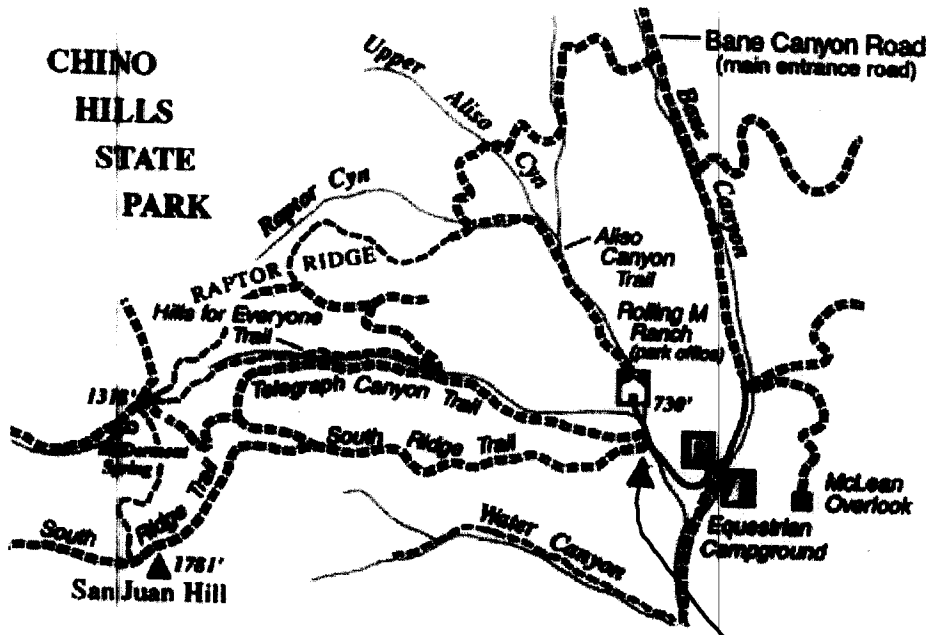

**CHINO
HILLS
STATE
PARK**

==== Horse
----- No-Horse

EQUESTRIAN
STAGING
AREA

This park is supported in part through a non-profit organization: Chino Hills Interpretive Association 4195 Chino Hills Parkway, St E354 Chino Hills, CA 91709 • (714) 979-9192

- Legend**
- Gravel road
 - Unpaved road
 - Fire Trail
 - Trail
 - Accessible Feature
 - Hiking
 - Bicycle Trail
 - Horse Trail
 - Campground
 - Parking
 - Restrooms
 - Trailhead
 - Viewpoint
 - No Bicycles on Trail
 - No Horses on Trail
 - Mileage from Riding M Ranch