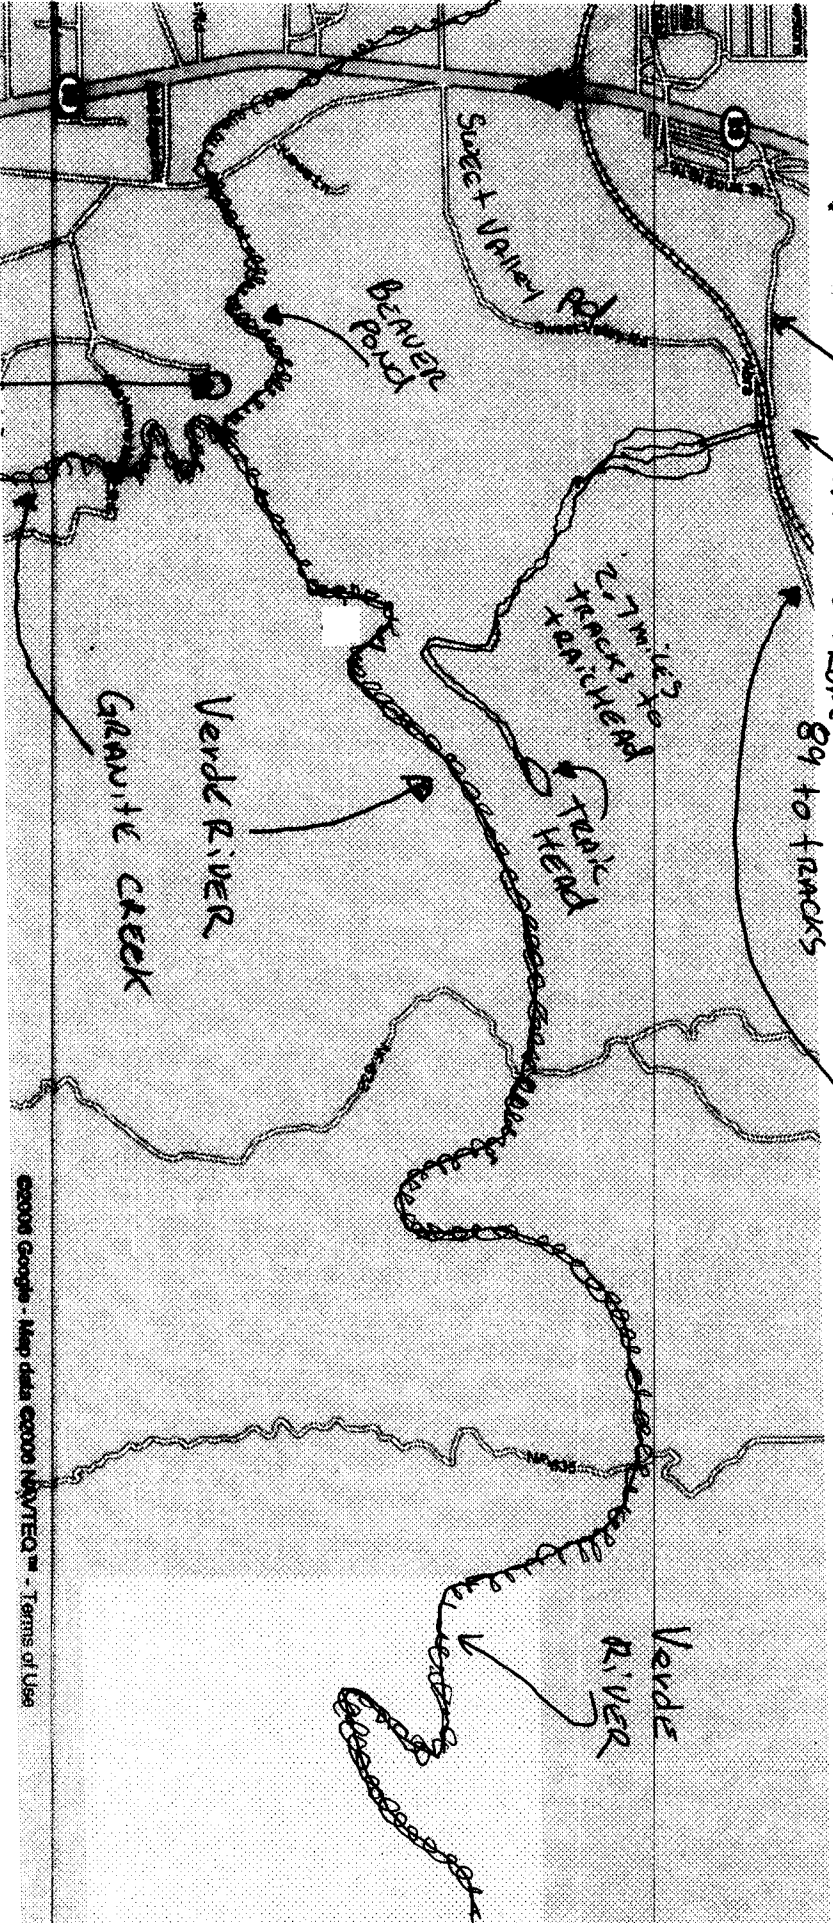

paulden az - Google Maps

E. Verde Ranch Rd

Address Paulden, AZ 86334

Google Maps

1.4 miles from 89 to tracks  
1 MILE →

NF-635

Little Thumb BOTE B&B